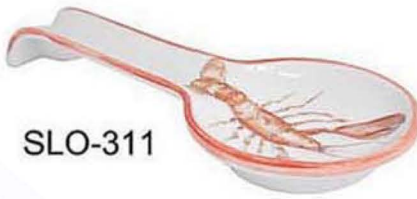

HERB-6280
11"h

SAIL-6280
11"h

LEM-6280
11"h

GAR-6280
11"h

CAN-6280
11"h

SCR-6280
11"h

BAL-6280
11"h

SPOL-6280
11"h

SFISH-6280
11"h

SWOOD-6280
11"h

HOL-6280
11"h

TUR-6280
11"h

Spoon Rests

made in Italy
11.5" l, 5" d

SLO-311

Lobster

LEM-311

Limoni

SFISH-311
School of Fish

SCR-311
Blue Crab

SPOL-311
Octopus

CLOL-SPOON
Classic Olive

SAIL-311
Sailboat

SWOOD-311
Woodlands