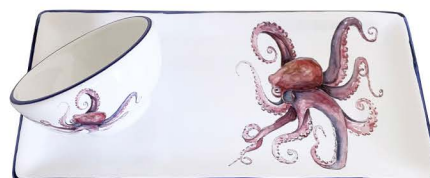

Octopus- Polpo

made entirely in Italy
dishwasher safe

SPOL-115
Wine Bottle Coaster
4.5"d, 1.5"h

SPOL-203
Square Bowl
5.5" x 5.5" x 2"- 8 oz.

SPOL-6280
Oil Bottle
11"h

SPOL-020
Tray and Bowl Set
9 3/4"l, 7"w, bowl 3.5"d, 2"h

TES-POLB Kitchen Towel 31" x 22.5"

SPOL-010
Tray & Bowl Set - Tray 12.5" x 4.5"; bowl 3.25"d, 1.5"h

Octopus- Polpo

made entirely in Italy
dishwasher safe

SPOL-541 - Set of 6
Dinner Plates 10"

SPOL-T229
Utensil/Wine Bottle Holder
6"h, 4"d